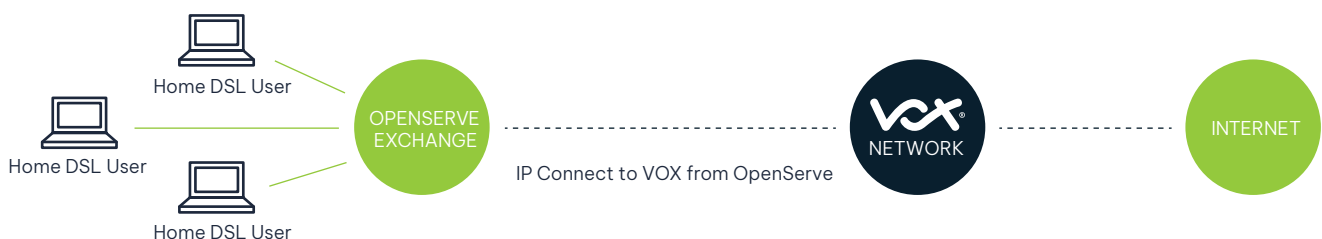

Uncapped Copper DSL

Vox Uncapped Copper DSL is a fully inclusive DSL solution that empowers you to surf, stream and download as much as you like, without worrying about data caps, Fair Use Policy and being rate limited or throttled. Vox's Uncapped Copper DSL offering is ideal for home users who require an asymmetrical, unshaped DSL Line with up to 40Mbps, uncapped data with no FUP and have the need for month-to-month contracts. An analogue line is required for this product. In addition, all customers have the option of adding Voice Services to their DSL by simply porting their number.

CAPPED DSL

Capped Data Packages

Capped Data packages are ideal for home users who have an existing DSL service but require capped data packages at cost-effective rates, and who also have a desire for flexibility and control when it comes to being tied down into long-term contracts and have a need to upgrade/downgrade as and when required. A wide array of Top-Up bundles is available should you hit your data cap, and all unused data rolls over to the following month. The maximum limit of accumulated unused data is six times the base subscription amount. You can also enjoy free data between midnight and 06:00 every day.

MPLS ANYWHERE

MPLS stands for Multi-Protocol Label Switching and is a mechanism used to route traffic securely within a telecommunications network. MPLS Anywhere is a simple and cost-effective solution, that is ideal for home users who have the need to connect to a corporate MPLS remotely. Customers have the option of integrating with their existing MPLS or can purchase a new Vox MPLS solution which can be added on to their DSL service.

HOW IT WORKS

FEATURES AND BENEFITS

Unshaped data with no throttling

Receive reliable and fast internet access at all times, as traffic is not prioritised in a specific order. There is also no limitation on bandwidth speeds when a threshold is reached.