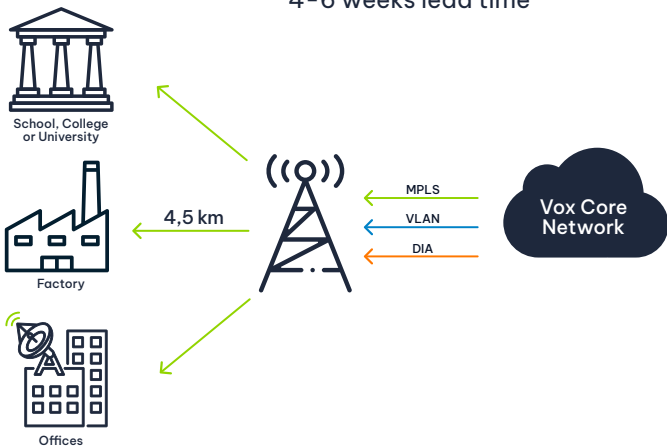

# Vox Wireless ISM

Quick-deploy connectivity solution over carrier grade technology

- Available as Broadband (10:1) or Dedicated (1:1)
- Scalability and flexibility that allows you to do more for less
- Available with Uncapped Voice
- Symmetrical Full Duplex Service
- Low latency, low jitter – carrier grade Licensed technology
- Rapid installation saves time and money

## PRODUCT OVERVIEW

Vox Wireless ISM (Licence Exempted) is a high-speed, fixed Microwave data connectivity service that can be deployed nationally in feasible areas where Fibre connectivity is limited or unavailable, to ensure your business is always connected. The service is available as a Broadband (a more cost-effective, shared service)

or Dedicated connection and can be used as a primary, temporary to redundant, or redundant link to cater for all your business needs. Services are configured with a 1Mbps VLAN (reserving guaranteed bandwidth) to ensure Quality of Service (QoS) for Voice.

### Vox WTTB Point-to-Point (PTP) Service Overview

8-12 weeks lead time

Point to Multi-Point requires an installation done only on the client premises.

Point to Point connection refers to an installation on both the high site as well as on the client premises.